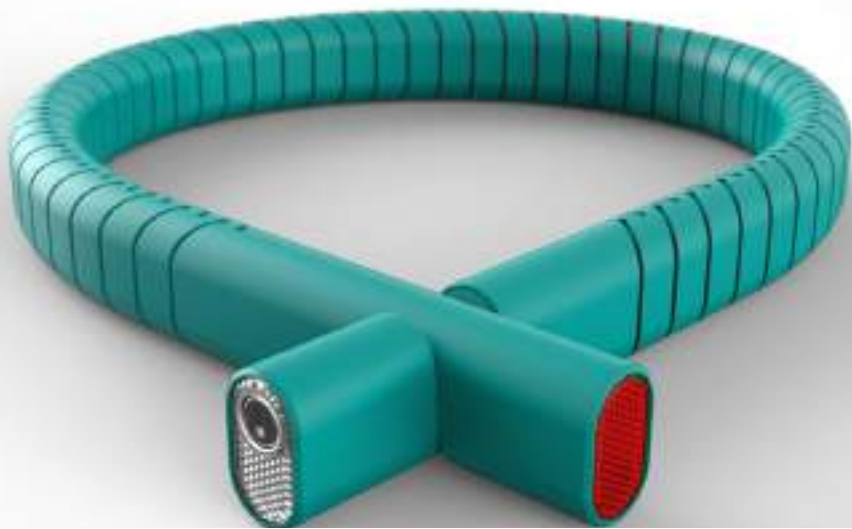

«INNOVATING» PROJECT

RESPECT THE REGULATION OF
CUMULATION OF SUBSIDIES

AHOOGA

MEDATEC

THANK YOU

#CREATEDINBRUSSELS

EVELYNE MORLOT
TRIAXES PROJECT MANAGER

EVELYNE.MORLOT@MAD.BRUSSELS